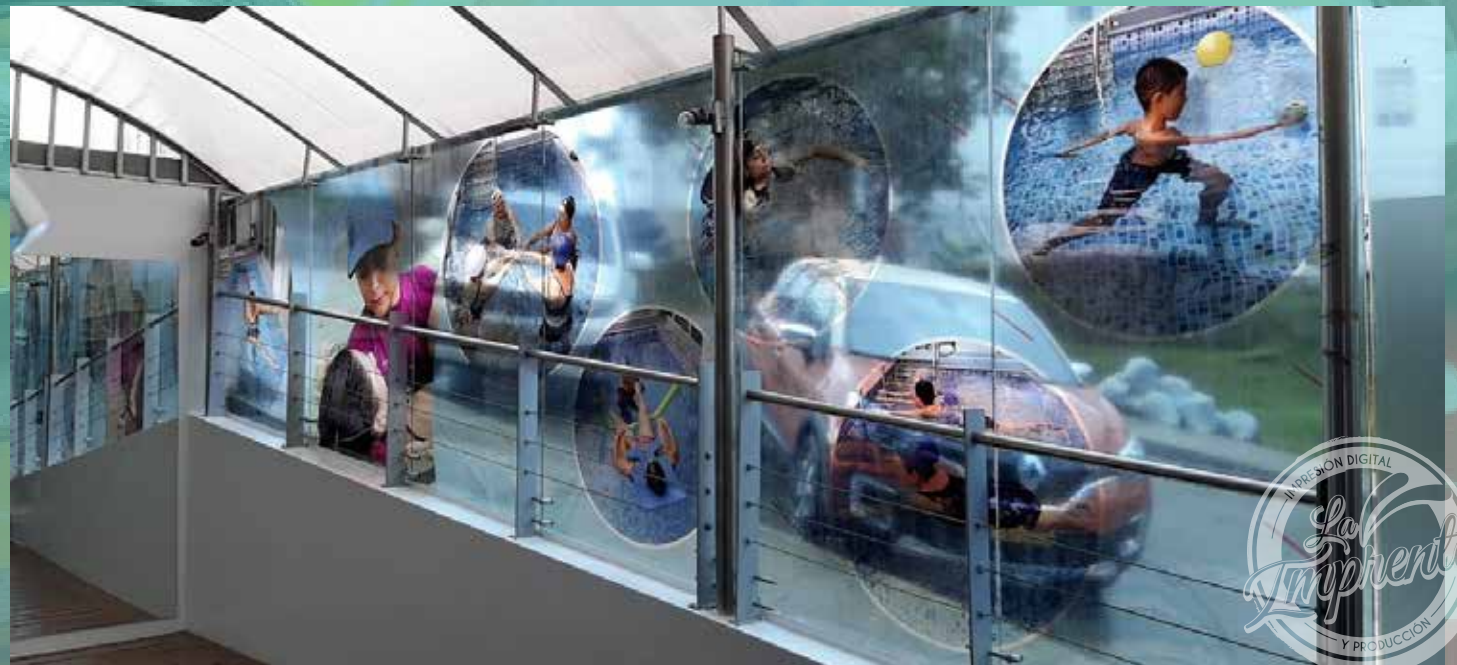

VITRINISMO ADHESIVOS